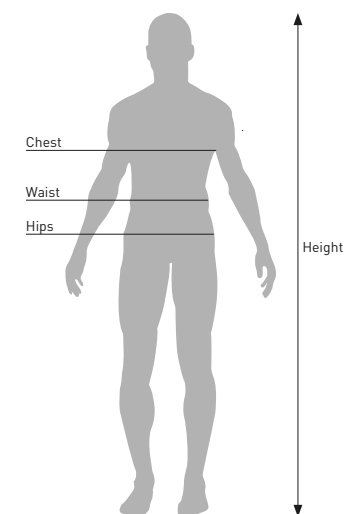

2018

Chambery Handball Team partner with Mizuno for teamwear apparel.

SIZE GUIDE

MIZUNO MAN	CHEST	WAIST	HIPS	HEIGHT
XXS	81-85	67-71	81-85	165-170
XS	86-90	72-76	86-90	165-170
S	91-95	77-81	91-95	170-175
M	96-100	82-86	96-100	175-180
L	101-106	87-92	101-106	175-180
XL	107-112	93-98	107-112	180-195
XXL	113-118	99-104	113-118	180-195
3XL	119-124	105-110	119-124	180-195
4XL	125-130	111-116	125-130	180-195

MIZUNO WOMEN	CHEST	WAIST	HIPS	HEIGHT
XS	80-84	61-65	86-90	160-165
S	85-89	66-70	91-95	160-165
M	90-94	71-75	96-100	165-170
L	95-100	76-81	101-106	165-170
XL	101-106	82-87	107-112	170-175
XXL	107-112	88-93	113-118	170-175
3XL	113-118	94-99	119-124	170-175

MIZUNO JUNIOR	CHEST	WAIST	HIPS	HEIGHT
116	58-61	55-56	62-64	110-116
128	62-64	57-58	65-69	116-128
140	65-71	59-64	70-77	128-140
152	72-79	65-68	78-83	140-152
164	80-86	69-72	84-89	152-164

SOCKS	XS	S	M	L	XL	XXL
EU	32-34	35-37	38-40	41-43	44-46	47-49
UK	1-2.5	3-4.5	5-6.5	7-8.5	9-11	12-14

The measurements shown in the table are expressed in centimeters and indicate a range of average measurements between the minimum and maximum measurements for the corresponding size. Average Height is given as a general guide. Length of products may vary, as they are adapted to meet sport specific requirements.